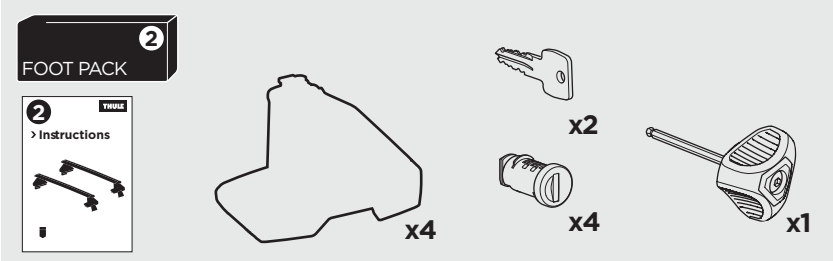

1

Kit 5108

HONDA CR-V, 5-dr SUV, 12-16* / 12-18

*North America

ISO 11154-E

THULE WingBar Evo	THULE WingBar Edge	THULE WingBar	THULE SquareBar	Evo X (scale)	Edge X (scale)
HONDA CR-V, 5-dr SUV, 12-16* / 12-18				45	G
THULE ProBar	THULE SlideBar				X (mm/inch)
HONDA CR-V, 5-dr SUV, 12-16* / 12-18				1101 mm / 43 3/8"	

THULE WingBar Evo	THULE WingBar Edge	THULE WingBar	THULE SquareBar	Evo Y (scale)	Edge Y (scale)
HONDA CR-V, 5-dr SUV, 12-16* / 12-18				42	M
THULE ProBar	THULE SlideBar				Y (mm/inch)
HONDA CR-V, 5-dr SUV, 12-16* / 12-18				1071 mm / 42 1/8"	

	W (mm/inch)	Z (mm/inch)
HONDA CR-V, 5-dr SUV, 12-16* / 12-18	700 mm / 27 1/2"	400 mm / 15 3/4"