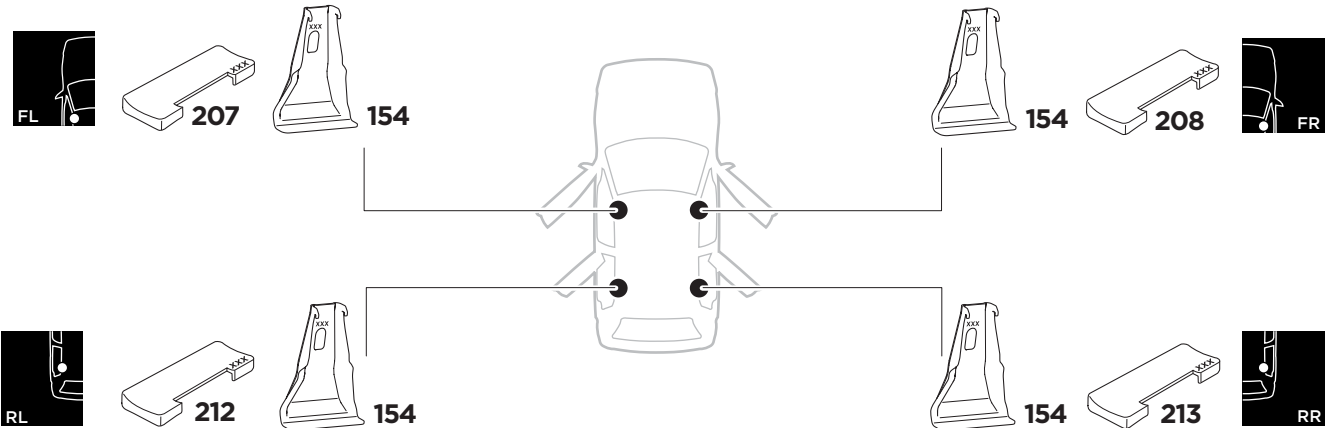

1

Kit 5108

HONDA CR-V, 5-dr SUV, 12-16* / 12-18

*North America

ISO 11154-E

THULE WingBar Evo	THULE WingBar Edge	THULE WingBar	THULE SquareBar	Evo X (scale)	Edge X (scale)
HONDA CR-V, 5-dr SUV, 12-16* / 12-18				45	G
THULE ProBar	THULE SlideBar				X (mm/inch)
HONDA CR-V, 5-dr SUV, 12-16* / 12-18				1101 mm / 43 3/8"	

THULE WingBar Evo	THULE WingBar Edge	THULE WingBar	THULE SquareBar	Evo Y (scale)	Edge Y (scale)
HONDA CR-V, 5-dr SUV, 12-16* / 12-18				42	M
THULE ProBar	THULE SlideBar				Y (mm/inch)
HONDA CR-V, 5-dr SUV, 12-16* / 12-18				1071 mm / 42 1/8"	

	W (mm/inch)	Z (mm/inch)
HONDA CR-V, 5-dr SUV, 12-16* / 12-18	700 mm / 27 1/2"	400 mm / 15 3/4"