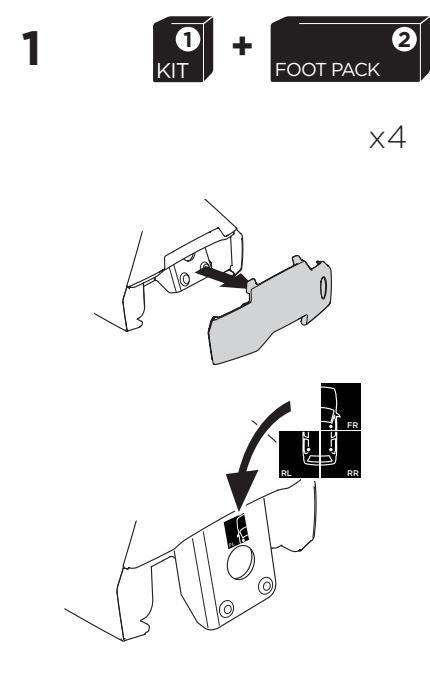

1

Kit 5108

HONDA CR-V, 5-dr SUV, 12-16* / 12-18

*North America

ISO 11154-E

THULE WingBar Evo	THULE WingBar Edge	THULE WingBar	THULE SquareBar	Evo X (scale)	Edge X (scale)
HONDA CR-V, 5-dr SUV, 12-16* / 12-18				45	G
THULE ProBar	THULE SlideBar				X (mm/inch)
HONDA CR-V, 5-dr SUV, 12-16* / 12-18				1101 mm / 43 3/8"	

THULE WingBar Evo	THULE WingBar Edge	THULE WingBar	THULE SquareBar	Evo Y (scale)	Edge Y (scale)
HONDA CR-V, 5-dr SUV, 12-16* / 12-18				42	M
THULE ProBar	THULE SlideBar				Y (mm/inch)
HONDA CR-V, 5-dr SUV, 12-16* / 12-18				1071 mm / 42 1/8"	

	W (mm/inch)	Z (mm/inch)
HONDA CR-V, 5-dr SUV, 12-16* / 12-18	700 mm / 27 1/2"	400 mm / 15 3/4"