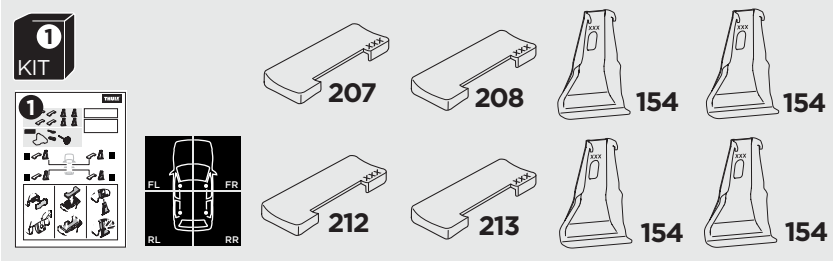

1

Kit 5108

HONDA CR-V, 5-dr SUV, 12-16* / 12-18

*North America

ISO 11154-E

THULE WingBar Evo	THULE WingBar Edge	THULE WingBar	THULE SquareBar	Evo X (scale)	Edge X (scale)
HONDA CR-V, 5-dr SUV, 12-16* / 12-18				45	G
THULE ProBar	THULE SlideBar				X (mm/inch)
HONDA CR-V, 5-dr SUV, 12-16* / 12-18				1101 mm / 43 3/8"	

THULE WingBar Evo	THULE WingBar Edge	THULE WingBar	THULE SquareBar	Evo Y (scale)	Edge Y (scale)
HONDA CR-V, 5-dr SUV, 12-16* / 12-18				42	M
THULE ProBar	THULE SlideBar				Y (mm/inch)
HONDA CR-V, 5-dr SUV, 12-16* / 12-18				1071 mm / 42 1/8"	

	W (mm/inch)	Z (mm/inch)
HONDA CR-V, 5-dr SUV, 12-16* / 12-18	700 mm / 27 1/2"	400 mm / 15 3/4"