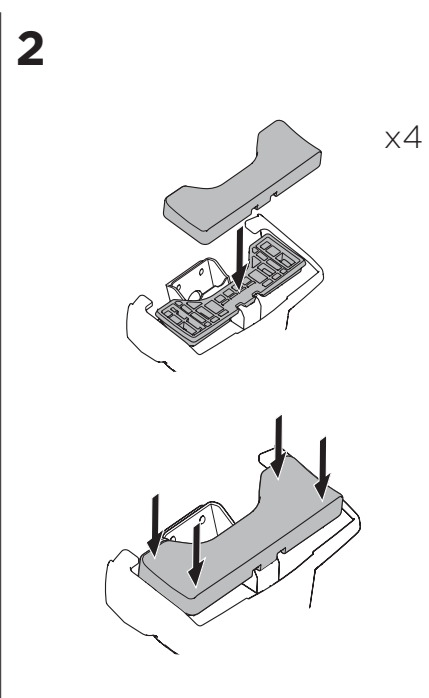

1

Kit 5108

HONDA CR-V, 5-dr SUV, 12-16* / 12-18

*North America

ISO 11154-E

THULE WingBar Evo	THULE WingBar Edge	THULE WingBar	THULE SquareBar	Evo X (scale)	Edge X (scale)
HONDA CR-V, 5-dr SUV, 12-16* / 12-18				45	G
THULE ProBar	THULE SlideBar				X (mm/inch)
HONDA CR-V, 5-dr SUV, 12-16* / 12-18				1101 mm / 43 3/8"	

THULE WingBar Evo	THULE WingBar Edge	THULE WingBar	THULE SquareBar	Evo Y (scale)	Edge Y (scale)
HONDA CR-V, 5-dr SUV, 12-16* / 12-18				42	M
THULE ProBar	THULE SlideBar				Y (mm/inch)
HONDA CR-V, 5-dr SUV, 12-16* / 12-18				1071 mm / 42 1/8"	

	W (mm/inch)	Z (mm/inch)
HONDA CR-V, 5-dr SUV, 12-16* / 12-18	700 mm / 27 1/2"	400 mm / 15 3/4"