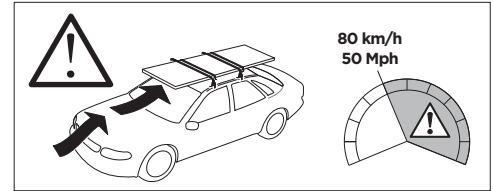

1

Kit 5108

HONDA CR-V, 5-dr SUV, 12-16* / 12-18

*North America

ISO 11154-E

THULE WingBar Evo	THULE WingBar Edge	THULE WingBar	THULE SquareBar	Evo X (scale)	Edge X (scale)
HONDA CR-V, 5-dr SUV, 12-16* / 12-18				45	G
THULE ProBar	THULE SlideBar				X (mm/inch)
HONDA CR-V, 5-dr SUV, 12-16* / 12-18				1101 mm / 43 3/8"	

THULE WingBar Evo	THULE WingBar Edge	THULE WingBar	THULE SquareBar	Evo Y (scale)	Edge Y (scale)
HONDA CR-V, 5-dr SUV, 12-16* / 12-18				42	M
THULE ProBar	THULE SlideBar				Y (mm/inch)
HONDA CR-V, 5-dr SUV, 12-16* / 12-18				1071 mm / 42 1/8"	

	W (mm/inch)	Z (mm/inch)
HONDA CR-V, 5-dr SUV, 12-16* / 12-18	700 mm / 27 1/2"	400 mm / 15 3/4"