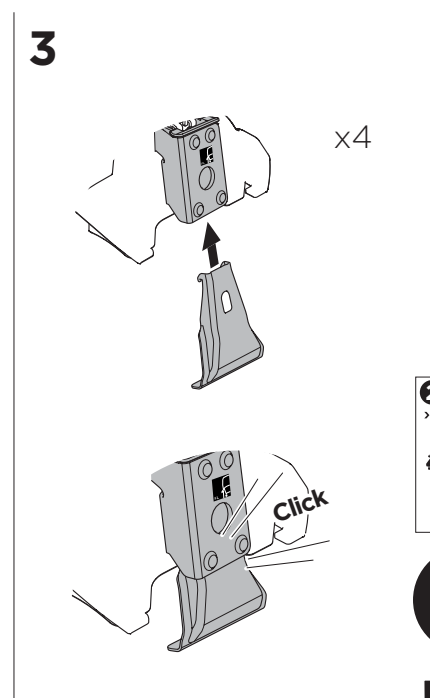

1

Kit 5108

HONDA CR-V, 5-dr SUV, 12-16* / 12-18

*North America

ISO 11154-E

THULE WingBar Evo	THULE WingBar Edge	THULE WingBar	THULE SquareBar	Evo X (scale)	Edge X (scale)
HONDA CR-V, 5-dr SUV, 12-16* / 12-18				45	G
THULE ProBar	THULE SlideBar				X (mm/inch)
HONDA CR-V, 5-dr SUV, 12-16* / 12-18				1101 mm / 43 3/8"	

THULE WingBar Evo	THULE WingBar Edge	THULE WingBar	THULE SquareBar	Evo Y (scale)	Edge Y (scale)
HONDA CR-V, 5-dr SUV, 12-16* / 12-18				42	M
THULE ProBar	THULE SlideBar				Y (mm/inch)
HONDA CR-V, 5-dr SUV, 12-16* / 12-18				1071 mm / 42 1/8"	

	W (mm/inch)	Z (mm/inch)
HONDA CR-V, 5-dr SUV, 12-16* / 12-18	700 mm / 27 1/2"	400 mm / 15 3/4"